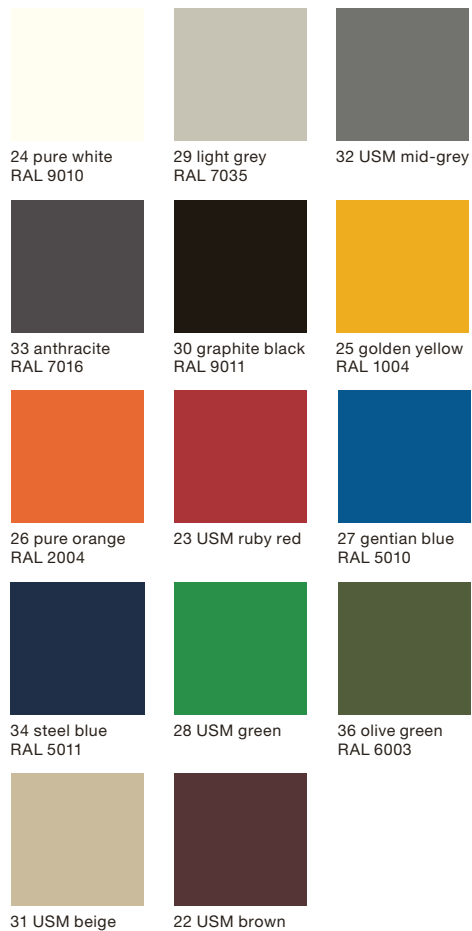

Colours

USM Haller furniture